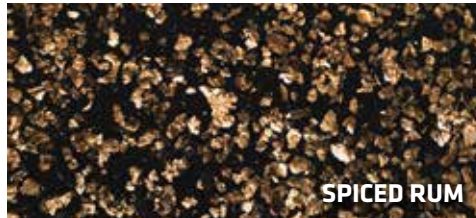

GLITZ

A liquid-rich, seamless epoxy floor that uses highly reflective, decorative flakes set in a clear resin for a rich, dramatic look. Glitz Mineral is also acoustic, scratch-resistant, easy under foot and is easy to maintain, making it ideal for public spaces like restaurants, night clubs, showrooms, entertainment venues, retail stores and workplace environments too.