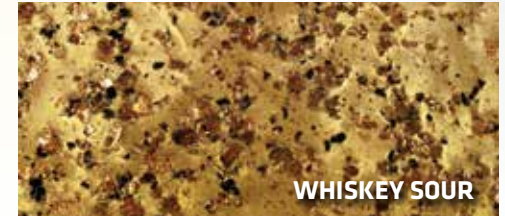

GLITZ

A liquid-rich, seamless epoxy floor that uses highly reflective, decorative flakes set in a clear resin for a rich, dramatic look. Glitz Mineral is also acoustic, scratch-resistant, easy under foot and is easy to maintain, making it ideal for public spaces like restaurants, night clubs, showrooms, entertainment venues, retail stores and workplace environments too.